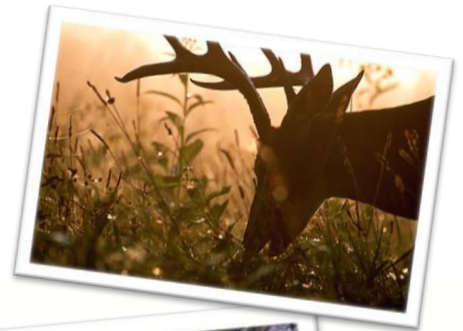

Wildscapes can shoot a custom body of work in your local environment, creating images that are recognizable and comforting. The photographs will include nature and a variety of wildlife shots.

Later on we can place the photos anywhere, in your business, hunting camp, beach house, home, and anyplace else you would like. Wildscapes can do themes and will work with you to develop a custom photo art package, including optional matting and framing based around your color scheme. Every print is an original, custom-produced in the size and shape you request.

Wildscapes can do themes centered around a particular subject matter. We can even go one step further and create custom photographs for any property.

You will own the copyright to the photographs if you like.

Commissioned Photography Service
— call Mark for consultation

Melvin's photography not only captures the essence of the subject, but expresses his own unique artistic vision. His approach to photography is based on his belief in the vigor and values of the world of nature. A single image may communicate meaningful experiences, complex emotions, and abstract concepts. Melvin's moving nature photography was featured in *Mississippi Outdoors* and in the Jackson, Mississippi *Clarion Ledger* Business Section.

Wildscapes Photo Art
1888 Main St, Ste C#170
Madison, MS 39110

www.wild-scapes.com

Mark Melvin
601.919.5917
mark@wild-scapes.com

Bringing the Outside In